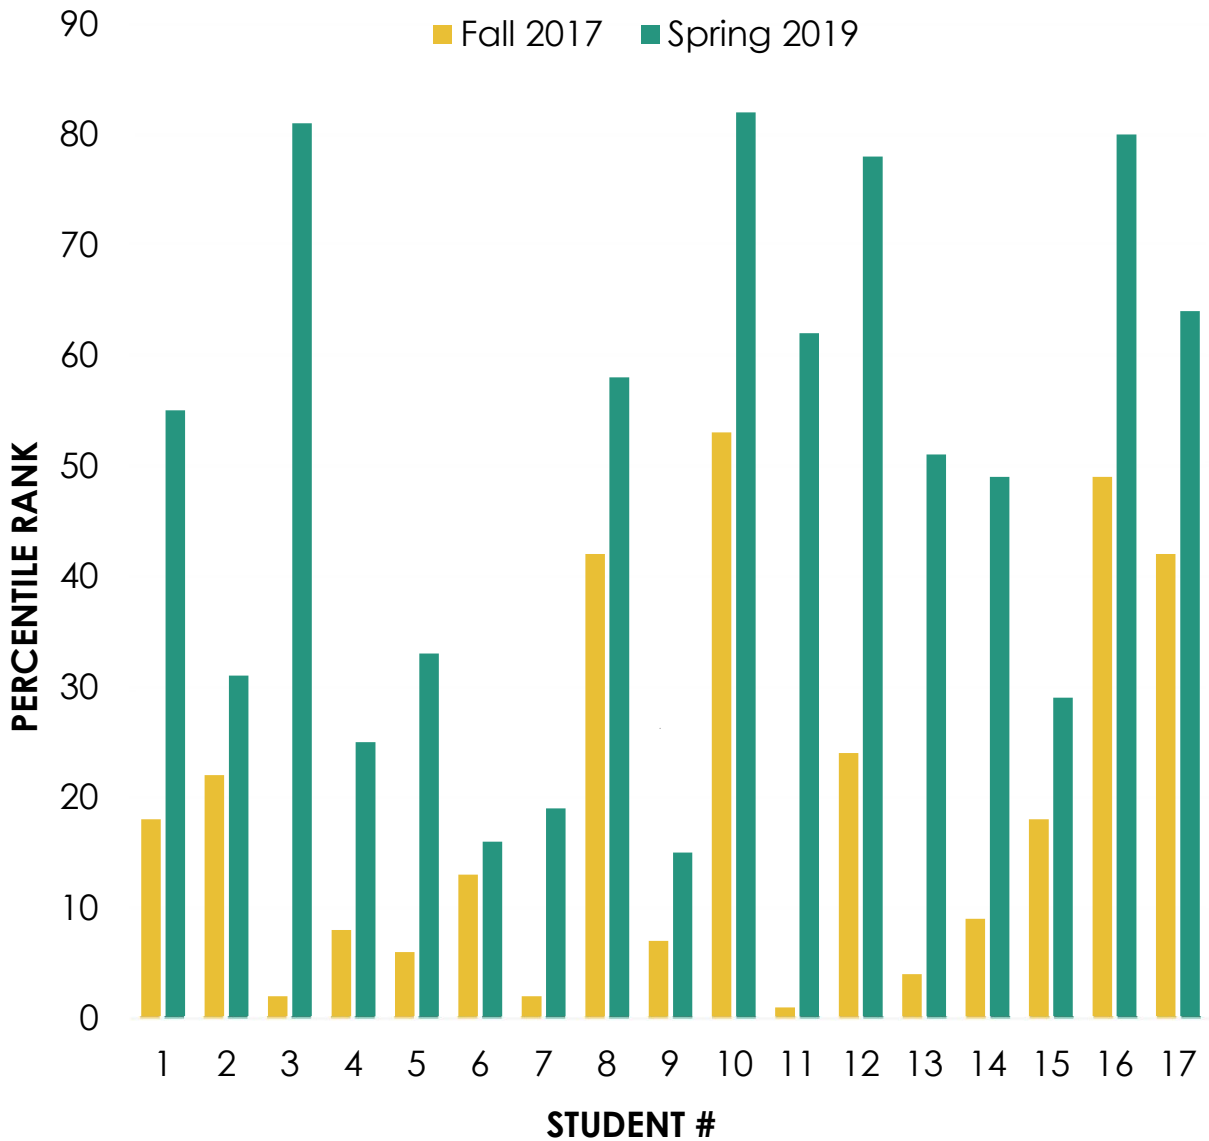

At Educational Pathways Academy..... Our students are succeeding!

Gates-MacGinitie Reading Test (GMRT)
Percentile Point Growth over 2 years

At Educational Pathways Academy..... Our students are succeeding!